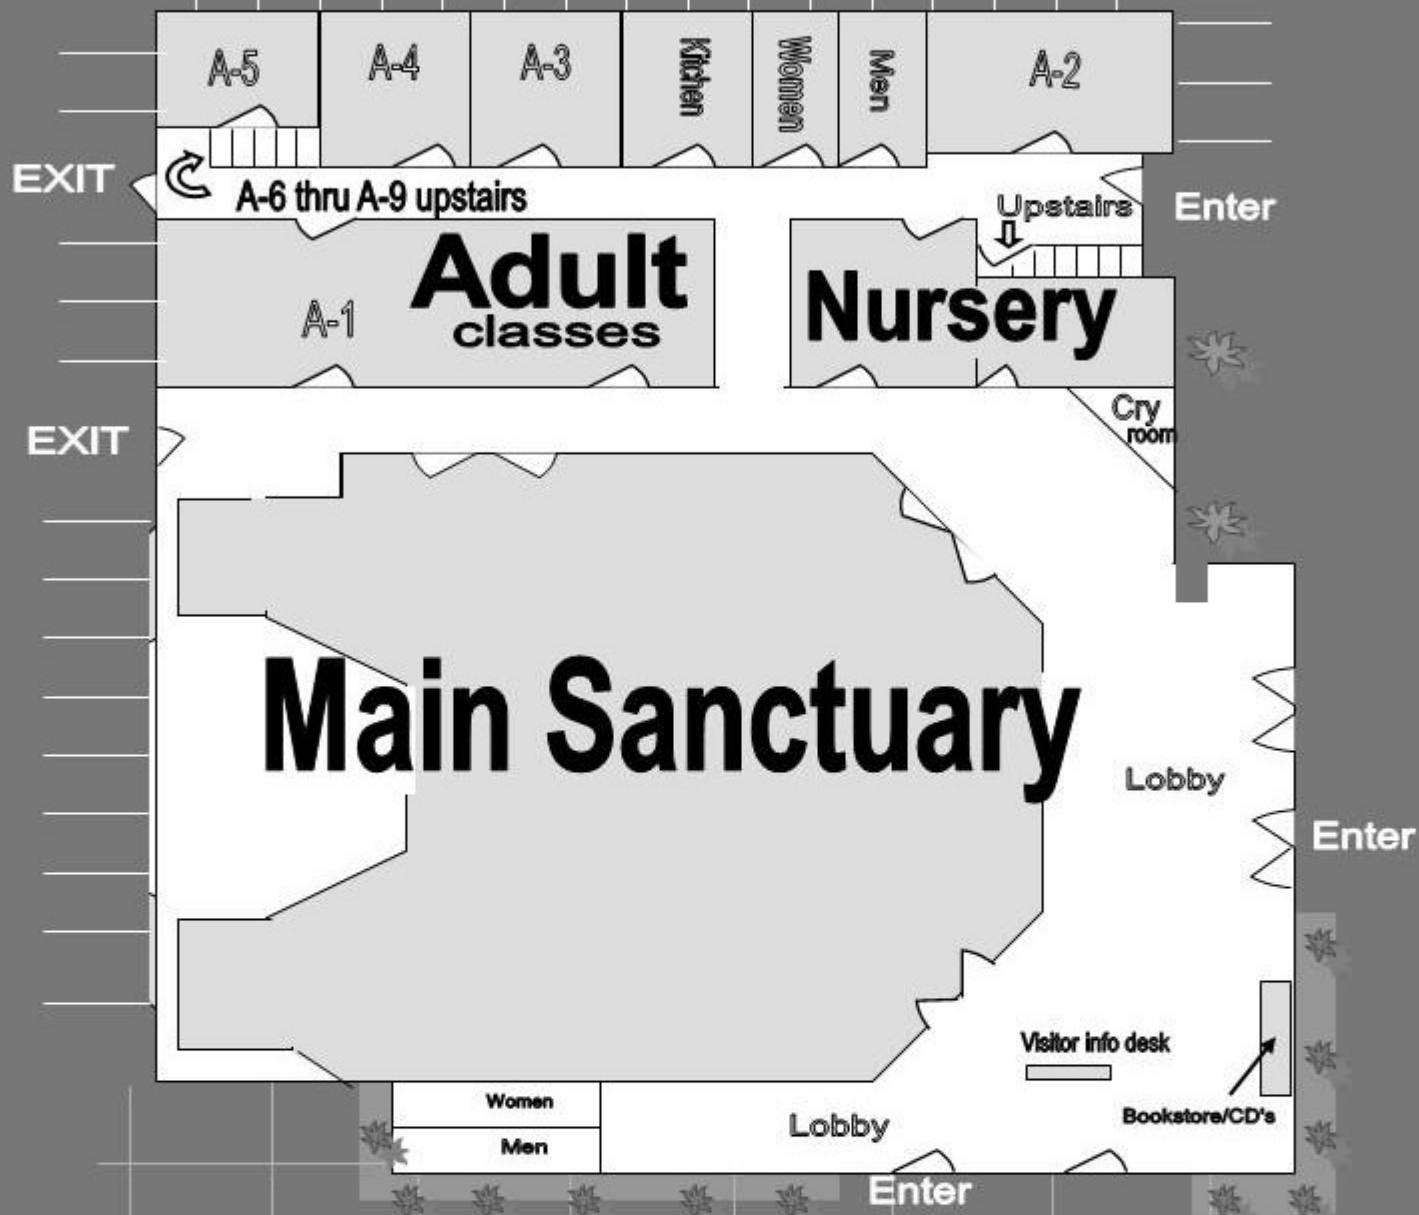

Foothills Church Facilities Map

Foothills Church Offices

315 Cypress Ln.

Patio

363 Bradley Ave.

315 Bradley Ave.