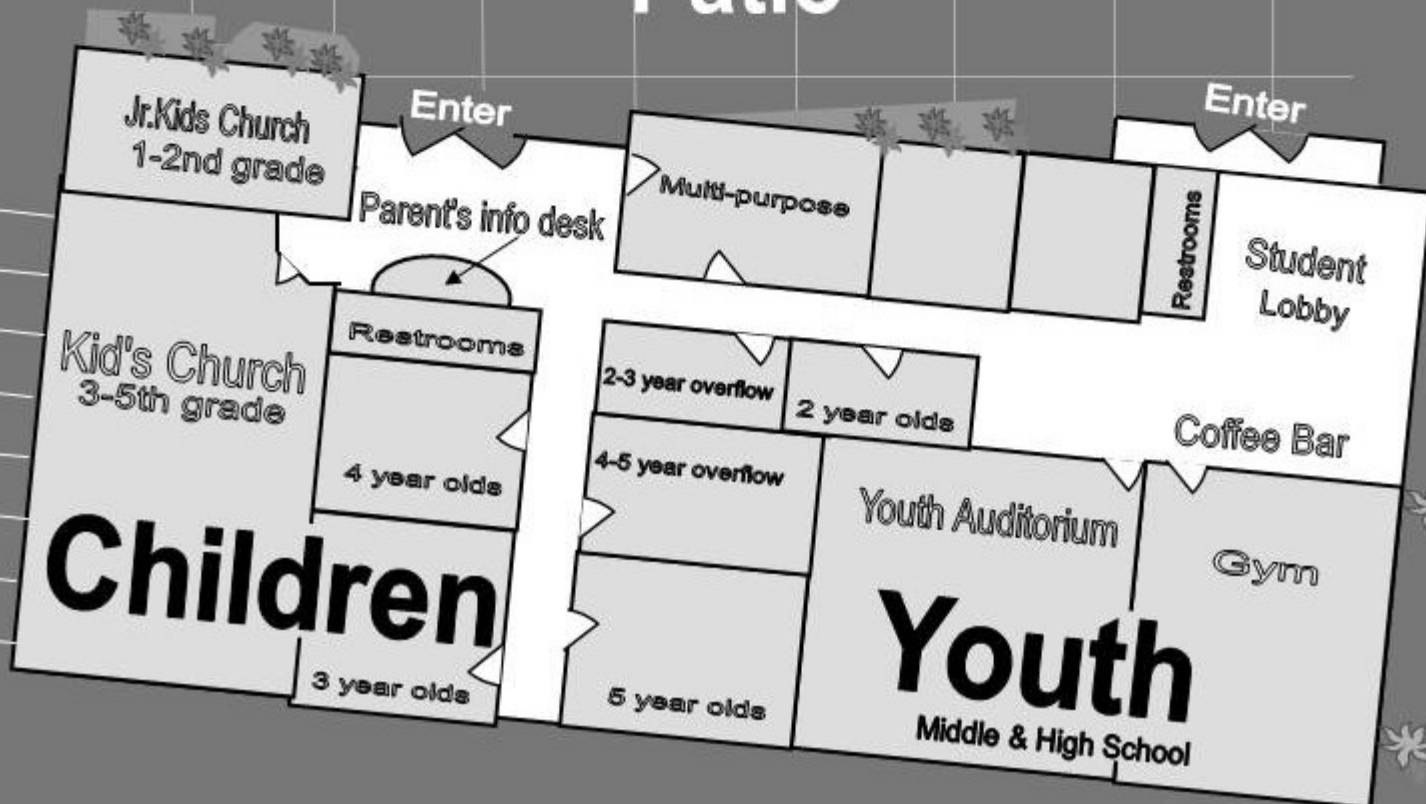

Foothills Church Facilities Map

Foothills Church Offices

315 Cypress Ln.

Patio

363 Bradley Ave.

315 Bradley Ave.